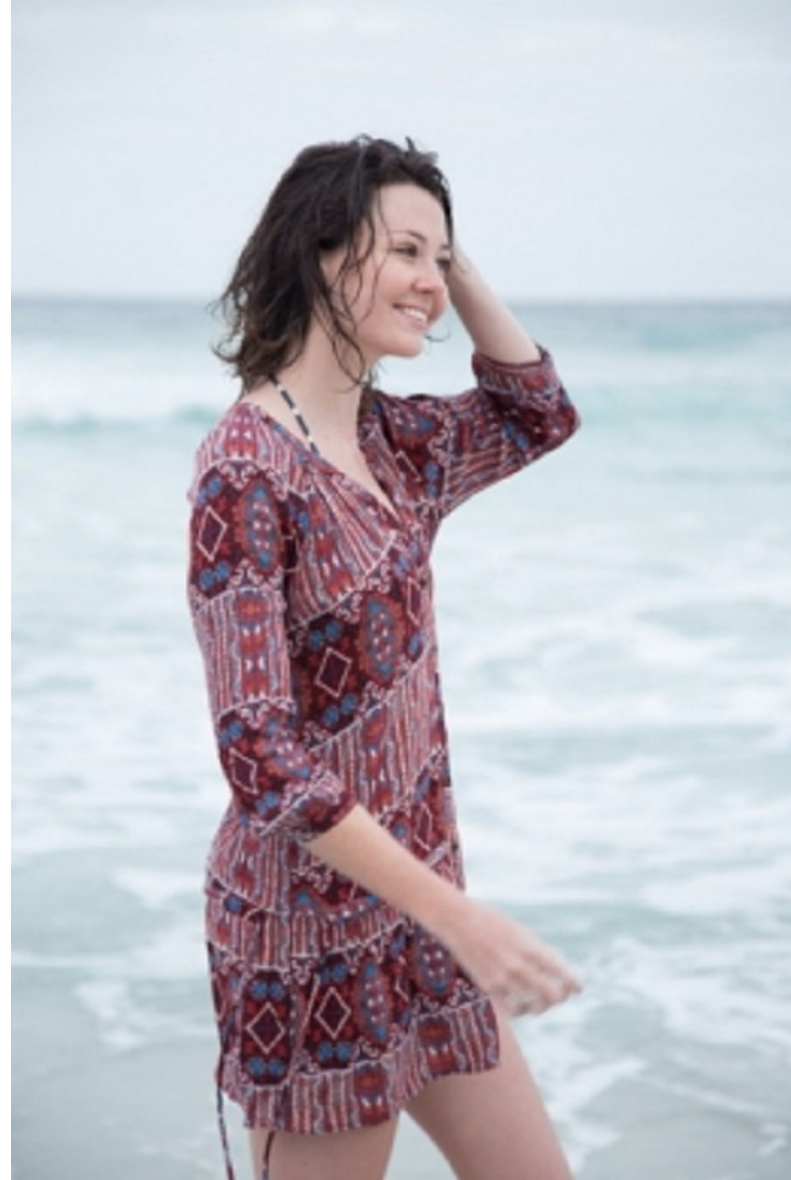

NICOLE O

Height 173cm   Waist 64cm   Dress 36 EU/6 US   Shoe 38 EU/7 US   Hair Black   Eyes Hazel

NICOLE O

Height 173cm   Waist 64cm   Dress 36 EU/6 US   Shoe 38 EU/7 US   Hair Black   Eyes Hazel

NICOLE O

Height 173cm Waist 64cm Dress 36 EU/6 US Shoe 38 EU/7 US Hair Black Eyes Hazel

NICOLE O

Height 173cm Waist 64cm Dress 36 EU/6 US Shoe 38 EU/7 US Hair Black Eyes Hazel

NICOLE O

Height 173cm    Waist 64cm    Dress 36 EU/6 US    Shoe 38 EU/7 US    Hair Black    Eyes Hazel

NICOLE O

Height 173cm   Waist 64cm   Dress 36 EU/6 US   Shoe 38 EU/7 US   Hair Black   Eyes Hazel