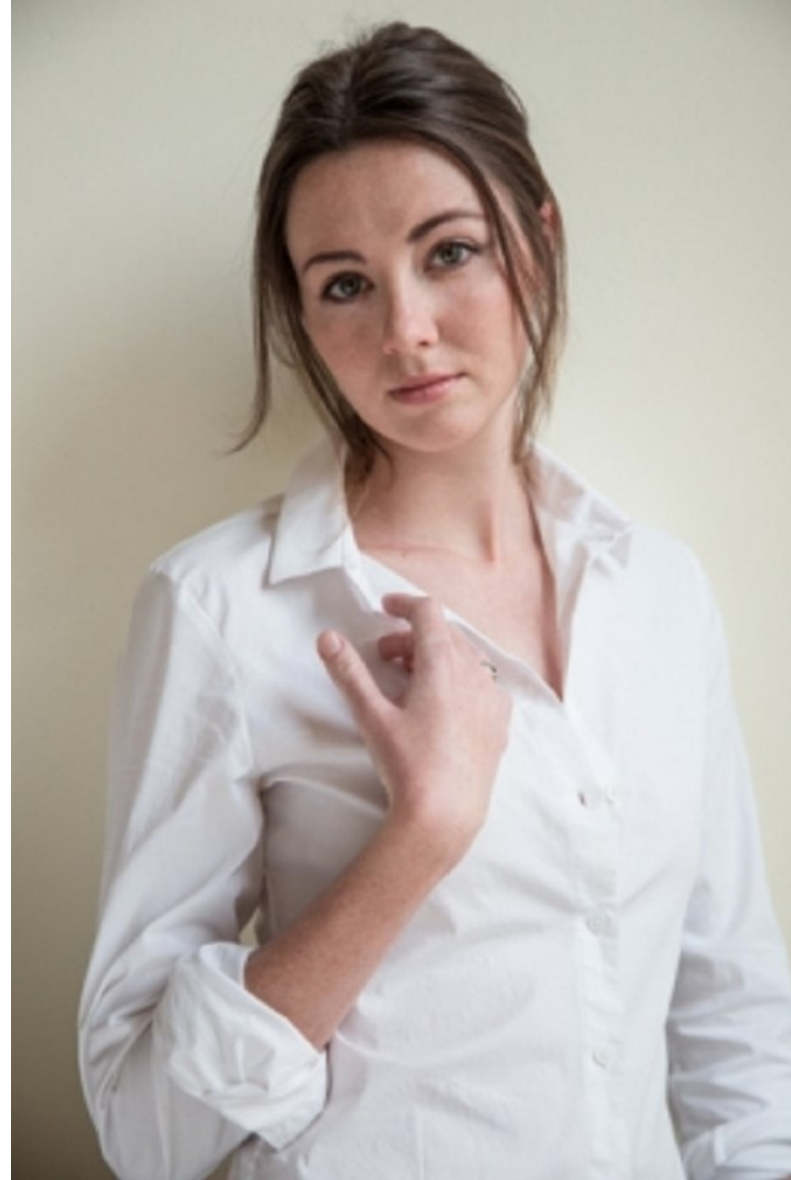

NICOLE O

Height 173cm   Waist 64cm   Dress 36 EU/6 US   Shoe 38 EU/7 US   Hair Black   Eyes Hazel

NICOLE O

Height 173cm   Waist 64cm   Dress 36 EU/6 US   Shoe 38 EU/7 US   Hair Black   Eyes Hazel

NICOLE O

Height 173cm Waist 64cm Dress 36 EU/6 US Shoe 38 EU/7 US Hair Black Eyes Hazel

NICOLE O

Height 173cm Waist 64cm Dress 36 EU/6 US Shoe 38 EU/7 US Hair Black Eyes Hazel

NICOLE O

Height 173cm    Waist 64cm    Dress 36 EU/6 US    Shoe 38 EU/7 US    Hair Black    Eyes Hazel

NICOLE O

Height 173cm   Waist 64cm   Dress 36 EU/6 US   Shoe 38 EU/7 US   Hair Black   Eyes Hazel